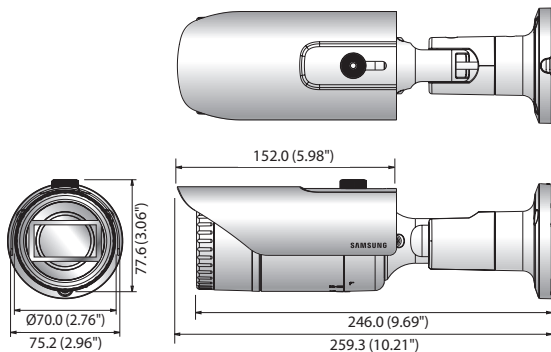

## Key Features

- Max. 2megapixel (1920 x 1080) resolution
- 2.8 ~ 12mm (4.3x) varifocal lens
- Max. 30fps@2M all resolutions (H.265/H.264)
- H.265, H.264, MJPEG codec supported, Multiple streaming
- Motion detection, Tampering, Defocus detection
- micro SD/SDHC/SDXC memory slot (Max. 128GB), PoE / 12V DC
- IR viewable length 30m, IP66, IK10
- Hallway view support
- LDC support (Lens Distortion Correction)

## Dimensions

Unit : mm (inch)