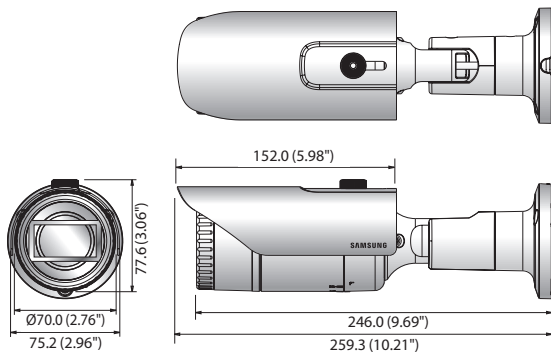

## Key Features

- Max. 4megapixel resolution
- 2.8 ~ 12mm (4.3x) motorized varifocal lens
- Max. 20fps@4M, Max.30fps@2M all resolutions
- H.265, H.264, MJPEG codec supported, Multiple streaming
- Day & Night (ICR), WDR (120dB)
- Motion detection, Tampering, Defocus detection
- micro SD/SDHC/SDXC memory slot (Max. 128GB), PoE / 12V DC
- IR viewable length 30m, IP66, IK10
- Hallway view support
- LDC support (Lens Distortion Correction)

## Dimensions

Unit : mm (inch)