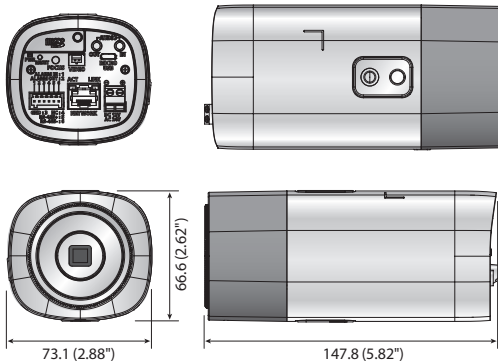

## Key Features

- Max. 2Megapixel (1920 x 1080) resolution
- 0.006 Lux@F1.2 (Color), 0.0006 Lux@F1.2 (B/W)
- Max. 60fps@all resolutions (H.265 / H.264)
- H.265, H.264, MJPEG codec Supported, Multiple streaming
- Day & Night (ICR), WDR (150dB), Defog
- Digital image stabilization with built-in Gyro sensor
- Loitering, Directional detection, Fog detection, Audio detection, Digital auto tracking, Sound classification, Tampering
- Motion detection, Handover
- SD / SDHC / SDXC memory slot (Max. 512GB)
- Hallway View, WiseStreamII Support
- LDC, PoE / 24V AC, 12V DC, Bi-directional audio Support

## Dimensions

Unit : mm (inch)