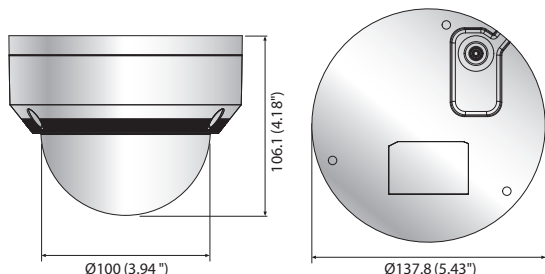

## Key Features

- Max. 2 megapixel (1920 x 1080) resolution
- 3.2 ~ 10mm varifocal lens
- Max. 30fps@all resolutions (H.264)
- H.264, MJPEG codec supported, Multiple streaming
- Day & Night (ICR), WDR (120dB)
- Tampering, Motion detection
- Micro SD/SDHC memory slot (Max. 32GB), PoE
- Hallway view, WiseStreamII support
- IR viewable length 30m
- IP66, IK10 support

## Dimensions

Unit : mm (inch)