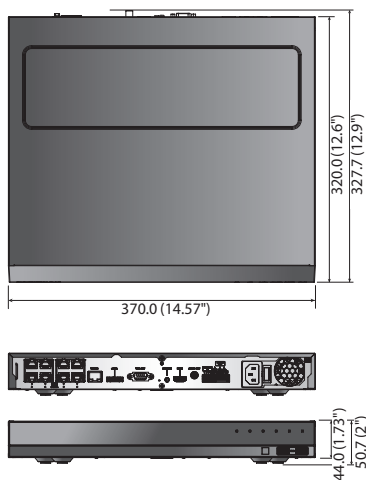

Dimensions

Unit : mm (inch)

SRN-873S