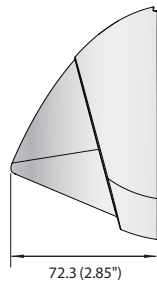

Dimensions

Unit : mm (inch)

XNV-6013M