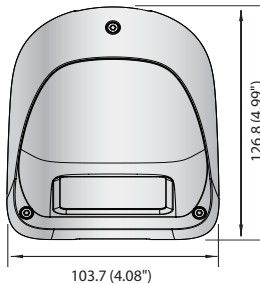

Dimensions

Unit : mm (inch)

XNV-6013M