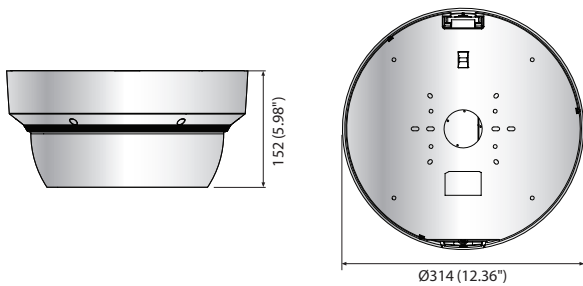

# PNM-9081VQ

20Megapixel Multi-directional 360° Camera

## Key Features

- 4ea x 2560 x 1920 resolution (Max. 20MP)
- 4ea x 3.6 ~ 9.4mm (2.6x) motorized varifocal lens
- 4ea x Max. 30fps@5M (H.265, H.264)
- Digital Image Stabilization with Built-in Gyro Sensor
- H.265, H.264, MJPEG Codec Support
- Day & Night (ICR), WDR (120dB)
- Motion detection, Tampering, Advanced Video Analytics
- SD / SDHC / SDXC Memory slot, WiseStreamII Support

## Dimensions

Unit : mm (inch)