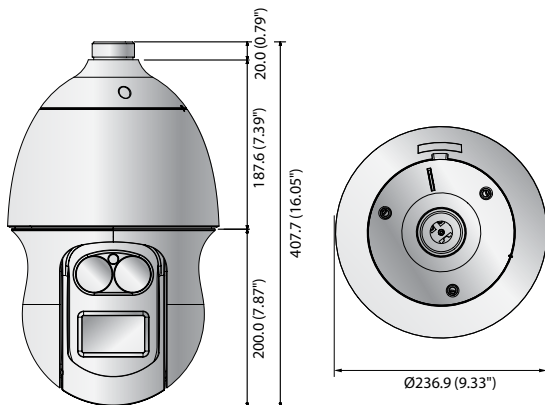

Dimensions

Unit : mm (inch)