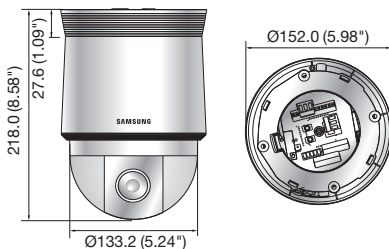

SNP-L6233H/L6233

2Megapixel Full HD 23x Network PTZ Dome Camera

Key Features

- Max. 2M (1920 x 1080) resolution
- 16 : 9 Full HD (1080p) resolution support
- 4.44 ~ 102.1mm (23x) optical zoom, 12x digital zoom
- H.264, MJPEG dual codec, Multiple streaming
- Day & Night (ICR), WDR (100dB), Intelligent video analytics
- PoE+, SD/SDHC/SDXC memory slot, Bi-directional audio support
- IP66 / IK10 (SNP-L6233H), IK10 (SNP-L6233 + SHP-3701H only)

Dimensions

Unit : mm (inch)

SNP-L6233H

SNP-L6233

Accessories (Optional)

* Data recorded on an SD memory card may be lost or damaged by data access during power-off, mechanical shock, memory card detachment, or other operations. Data loss or damage can also occur when a memory card reaches end of life, which varies according to operational conditions. No guarantee is given against damage (including passive damage).