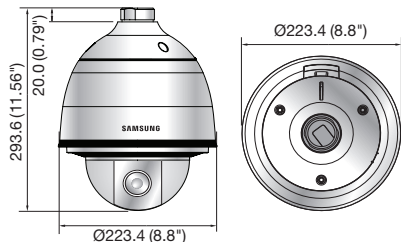

Dimensions

Unit : mm (inch)

SNP-L6233H

SNP-L6233