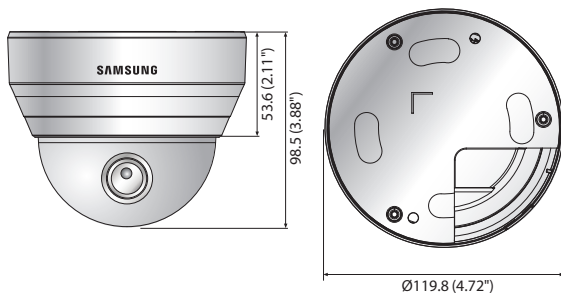

Dimensions

Unit : mm (inch)

Accessories (Optional)

SCD-6083RN/P

VIDEO	
Imaging Device	1/3" 2M CMOS
Total Pixels	1,956(H) x 1,266(V) 2.47M pixels
Effective Pixels	1,944(H) x 1,092(V) 2.12M pixels
Scanning System	Progressive scan
Min. Illumination	Color : 0.11Lux (F1.4) B/W : 0Lux (IR LED on)
S / N Ratio	52dB (AGC Off, Weight On)
Video Output	BNC (AHD, CVBS selectable)
Resolution	1920 x 1080
Max. Framerate	30fps@1080p
LENS	
Focal Length (Zoom Ratio)	2.8 ~ 12mm (4.3x) varifocal
Max. Aperture Ratio	F1.4
Angular Field of View	H : 102°(Wide) ~ 32.2°(Tele) / V : 54°(Wide) ~ 18.2°(Tele) / D : 121°(Wide) ~ 38°(Tele)
Min. Object Distance	0.5m (1.64ft)
Focus Control	Manual
Lens Type	DC Auto Iris
Mount Type	Board-in Type
PAN / TILT / ROTATE	
Pan / Tilt / Rotate Range	0° ~ 350° / 0° ~ 67° / 0° ~ 355°
OPERATIONAL	
On Screen Display	English, Japanese, Spanish, French, Portuguese, Korean, German, Italian, Russian, Polish, Czech, Romanian, Serbian, Swedish, Danish, Turkish
Camera Title	Off / On (Displayed 15 Characters)
Day & Night	Auto (ICR) / Color / B/W
Backlight Compensation	Off / User BLC / HLC
Wide Dynamic Range	DWDR
Digital Noise Reduction	SSNRIV (Off / On)
Defog	Off / Auto / Manual
Motion detection	Off / On (4 zones)
Privacy Masking	Off / On (4 zones rectangle)
Gain Control	Off / Low / Middle / High / Very high
White Balance	ATW / Outdoor / Indoor / Manual / AWC (1,800K ~ 10,500K)
Electronic Shutter Speed	1sec ~ 1/12,000sec
Reverse	Off / H-Rev / V-Rev / HV-Rev
Profile	Basic, Day & Night, Backlight, Indoor, User, ITS
Alarm	(MD) Output 1
Remote Control Interface	Coaxial control
Protocol	Coax : NTSC/PAL - Samsung CCVC, Pelco-C (Coaxitron), AHD - ACP (AHD Coax Protocol)
IR Distance	20m (65.62ft)
Video Transmission Distance	500m (1,640.42ft) (75-5 coaxial cable)
ENVIRONMENTAL	
Operating Temperature / Humidity	-10°C ~ +55°C (+14°F ~ +131°F) / Less than 90% RH
ELECTRICAL	
Input Voltage / Current	Dual (24VAC & 12VDC ±10%)
Power Consumption	Max. 4.2W
MECHANICAL	
Color / Material	Ivory / Plastic
Dimensions (WxH)	Ø119.8 x 98.5mm (Ø4.72" x 3.88")
Weight	304g (0.67 lb)