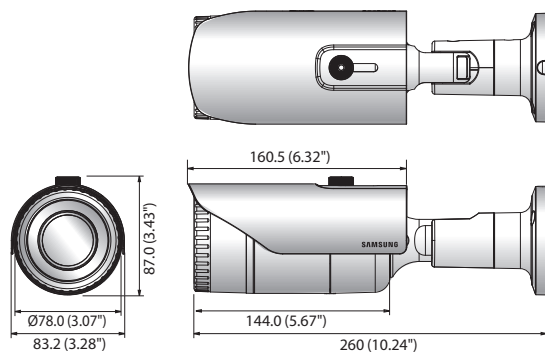

Dimensions

Unit : mm (inch)

Accessories (Optional)

SBO-100B1

SBP-302PM

SCO-6083RN/P

VIDEO	
Imaging Device	1/3" 2M CMOS
Total Pixels	1,956(H) x 1,266(V) 2.47M pixels
Effective Pixels	1,944(H) x 1,092(V) 2.12M pixels
Scanning System	Progressive scan
Min. Illumination	Color : 0.11Lux (F1.4) B/W : 0Lux (IR LED on)
S / N Ratio	52dB (AGC Off, Weight On)
Video Output	BNC (AHD, CVBS selectable)
Resolution	1920 x 1080
Max. Framerate	30fps@1080p
LENS	
Focal Length (Zoom Ratio)	2.8 ~ 12mm (4.3x) varifocal
Max. Aperture Ratio	F1.4
Angular Field of View	H : 102°(Wide) ~ 32.2°(Tele) / V : 54°(Wide) ~ 18.2°(Tele) / D : 121°(Wide) ~ 38°(Tele)
Min. Object Distance	0.5m (1.64ft)
Focus Control	Manual
Lens Type	DC Auto Iris
Mount Type	Board-in Type
OPERATIONAL	
On Screen Display	English, Japanese, Spanish, French, Portuguese, Korean, German, Italian, Russian, Polish, Czech, Romanian, Serbian, Swedish, Danish, Turkish
Camera Title	Off / On (Displayed 15 Characters)
Day & Night	Auto (ICR) / Color / B/W
Backlight Compensation	Off / User BLC / HLC
Wide Dynamic Range	DWDR
Digital Noise Reduction	SSNRIV (Off / On)
Defog	Off / Auto / Manual
Motion detection	Off / On (4 zones)
Privacy Masking	Off / On (4 zones rectangle)
Gain Control	Off / Low / Middle / High / Very high
White Balance	ATW / Outdoor / Indoor / Manual / AWC (1,800K ~ 10,500K)
Electronic Shutter Speed	1sec ~ 1/12,000sec
Reverse	Off / H-Rev / V-Rev / HV-Rev
Profile	Basic, Day & Night, Backlight, Indoor, User, ITS
Alarm	(MD) Output 1
Remote Control Interface	Coaxial control
Protocol	Coax : NTSC/PAL - Samsung CCVC, Pelco-C (Coaxitron), AHD - ACP (AHD Coax Protocol)
IR Distance	30m (98.43ft)
Video Transmission Distance	500m (1,640.42ft) (75-5 coaxial cable)
ENVIRONMENTAL	
Operating Temperature / Humidity	-30°C ~ +55°C (-22°F ~ +131°F) / Less than 90% RH *Start up should be done at above -10°C (+14°F)
Ingress Protection	IP66, NEMA4X
Vandal Resistance	IK10
ELECTRICAL	
Input Voltage / Current	Dual (24V AC & 12V DC $\pm 10\%$)
Power Consumption	Max. 6W
MECHANICAL	
Color / Material	Dark Gray / Aluminum
Dimensions (WxH)	$\varnothing 78.0 \times 87.0 \times 260.0$ mm (3.07" x 3.43" x 10.24") (Without sunshield)
Weight	922g (2.03 lb)