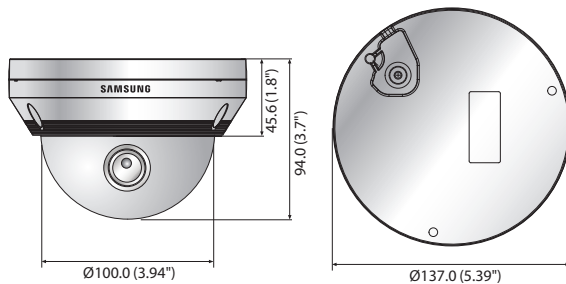

## Key Features

- Full HD (1920 x 1080, 30fps) resolution
- 0.25Lux@F2.1 (Color), 0Lux@F2.1 (B/W : IR LED on)
- Built-in 4mm fixed lens
- Day & Night (ICR), DWDR, SSSNRIV, Motion detection
- IR Viewable Length 20m, IP66, IK10
- Transmission distance max. 500m
- Easy Installation (Plug & Play)

## Dimensions

Unit : mm (inch)